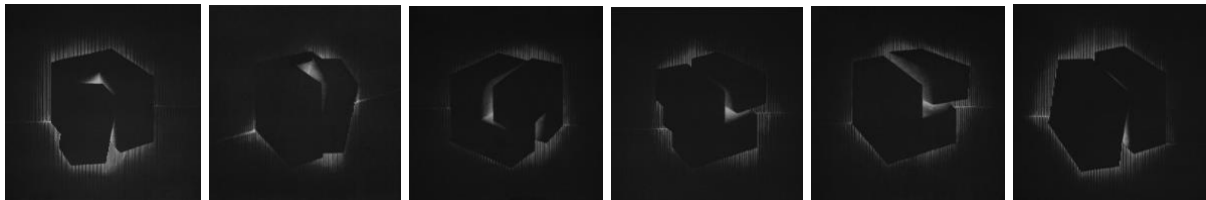

PHILIP BEWLEY ART ADVISORY

info@philipbewleyartadvisory.com
415.730.1446